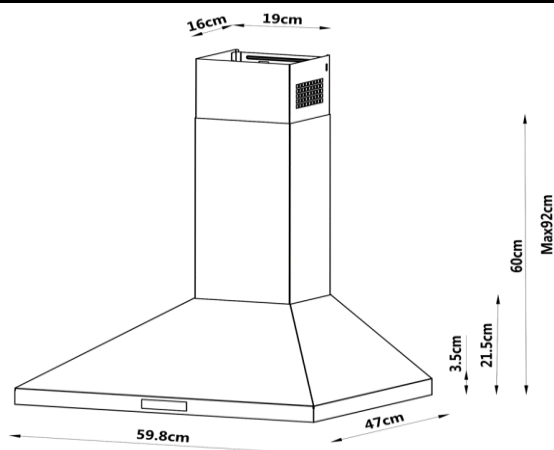

Appliance Data Sheet

Product Type	Cooker Hood
Product Code	WRCHIM60RFBK
	Product Description
	60cm RF Connected Chimney cooker hood
	

Features / Specification

Barcode	8422248617123
Colour	Brushed metal finishing glass Black
Hood Width	60cm
Fan Speeds	5 Speed + Turbo
Extraction Rate	600m3/h
Lights	1 x 3W Max
Grease Filter	1 x Aluminium Mesh
Controls	Touch Switch
Noise Level	63dB
Carbon Filters	WRFILT4 (2 pack)
Air Outlet Diameter	150mm
Motor Rating	220-240V - 50Hz - 90W
Maximum Load	93W
Chimney Section	705mm - 485mm

Dimensions & Technical Information

Product Dimensions width x depth x height	598mm x 470mm x 920mm
Packed Dimensions width x depth x height	660mm x 250mm x 525mm
Product Weight (kg)	9.3 Packed / 7.8 Unpacked